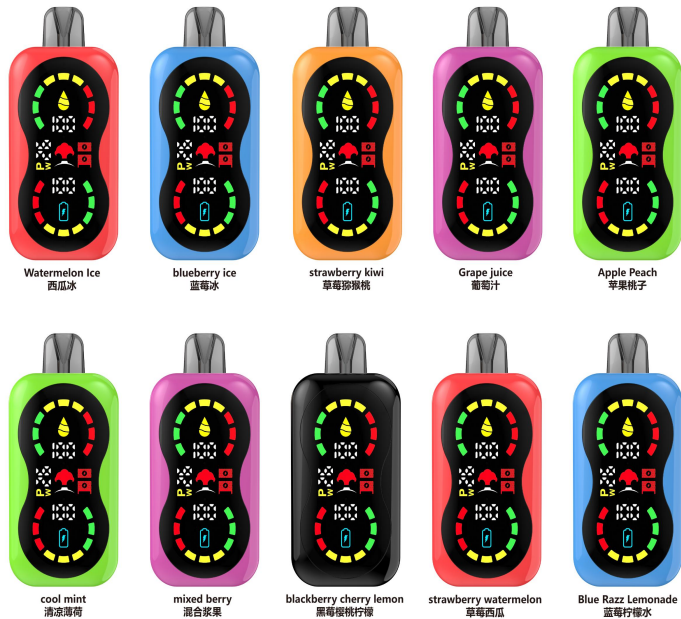

BRAND SAVAGE AND ZOOY | OEM ODM SERVICE

ZOOY VAPE BLAZE 25000

25000puffs

25*48*101

full-screen display double mesh coil power adjustable

20mg 30 50mg nic salt/ mesh coil 650mah

Built-in Smart/ Child Lock

TYPE-C Rechargeable

Flavors:

Adjustable Airflow

Watermelon Ice

Blueberry Ice

Strawberry Kiwi

Grape Lemon

apple peach

Blue Razz Lemonade

Strawberry Watermelon

blackberry cherry lemon

Mixed Berries

Blue Mint

On pre-sale